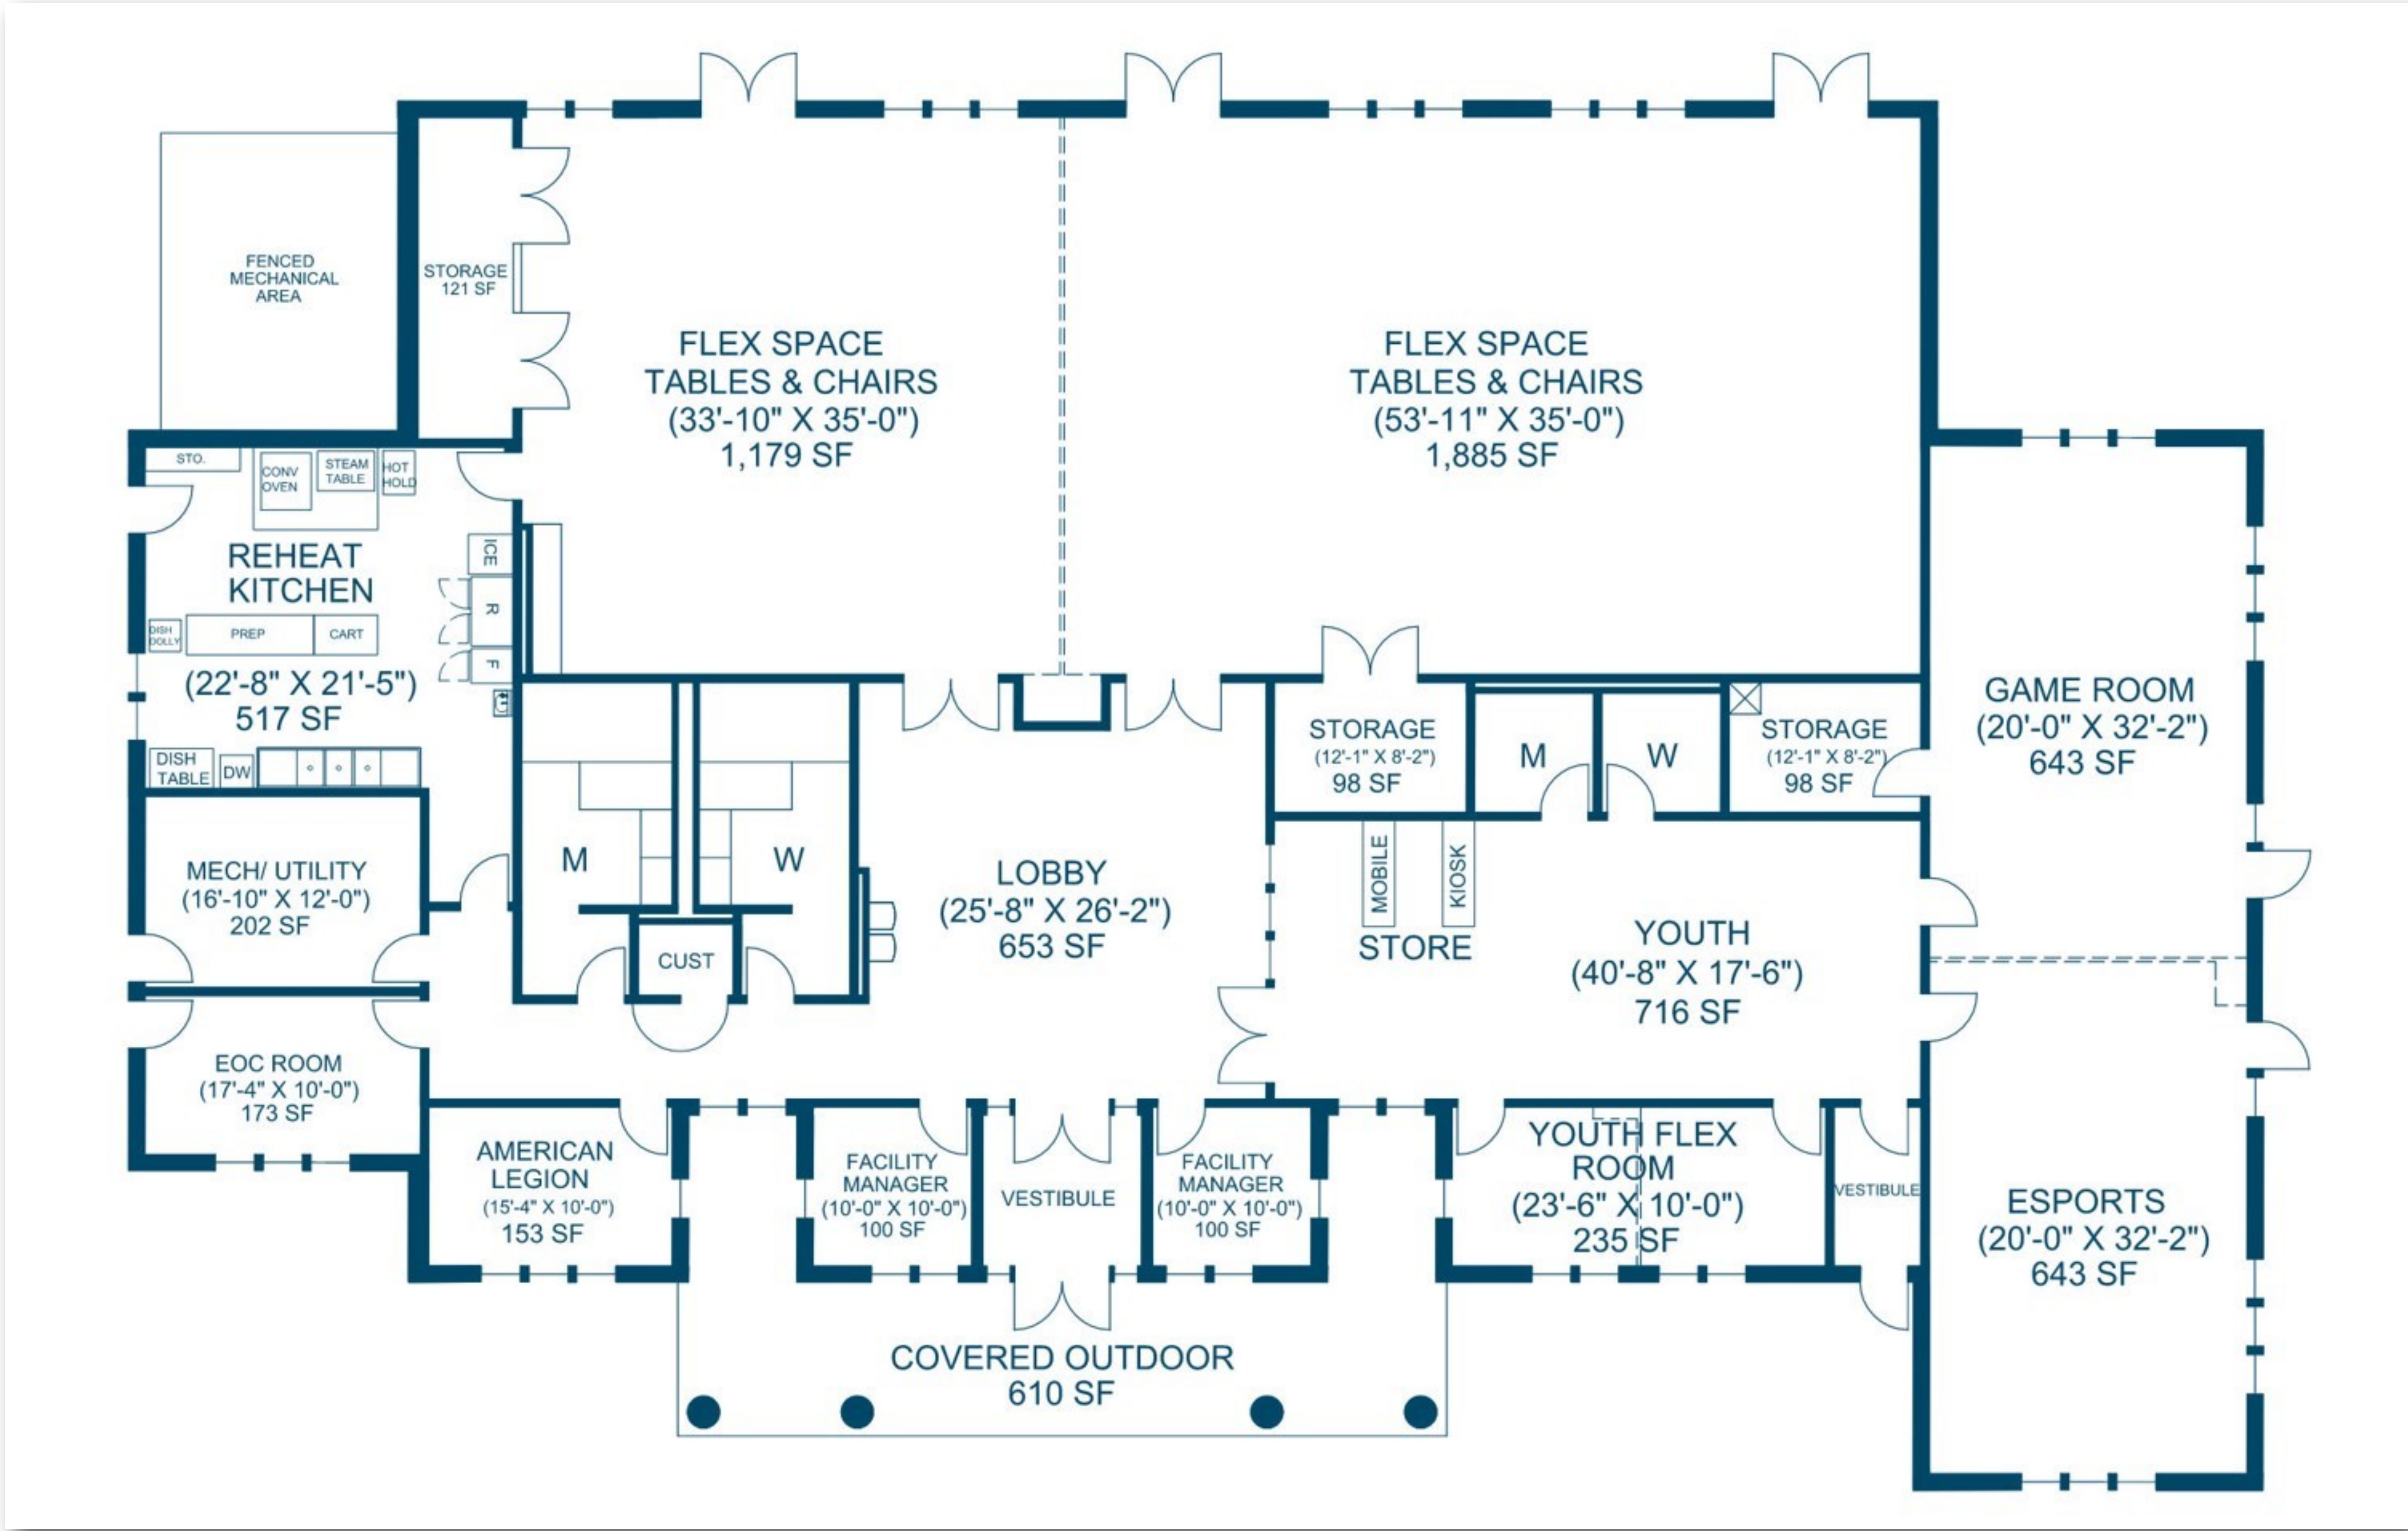

www.southamptontownny.gov/westhampton-activity-center

Site Plan

Design By:

BBS ARCHITECTS
LANDSCAPE ARCHITECTS
ENGINEERS

www.bbsarchitecture.com

Westhampton Activity Center

Floor Plan