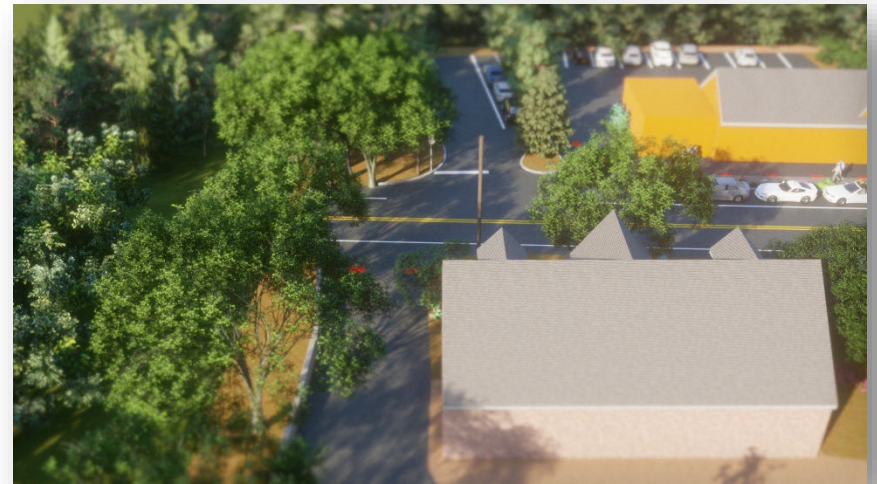

Cappelletti Restaurant - 3284 Noyack Road
Located on Southwest corner of Burkshire Drive

Cappelletti Restaurant - 3284 Noyack Road
Located on Southwest corner of Burkshire Drive

Jimmy Jims Deli - 3348 Noyack Road
Southside between Pine Neck Avenue & Chestnut Street
Crosswalk Location Alternate 1

Jimmy Jims Deli - 3348 Noyack Road
Southside between Pine Neck Avenue & Chestnut Street
Crosswalk Location Alternate 2

Noyack Road At Long Beach Road Roundabout Alternative – Existing vs Proposed

Existing

Proposed

Existing

Proposed

Noyack Road At Long Beach Road Roundabout Alternative – Existing vs Proposed

Existing

Proposed

Existing

Proposed