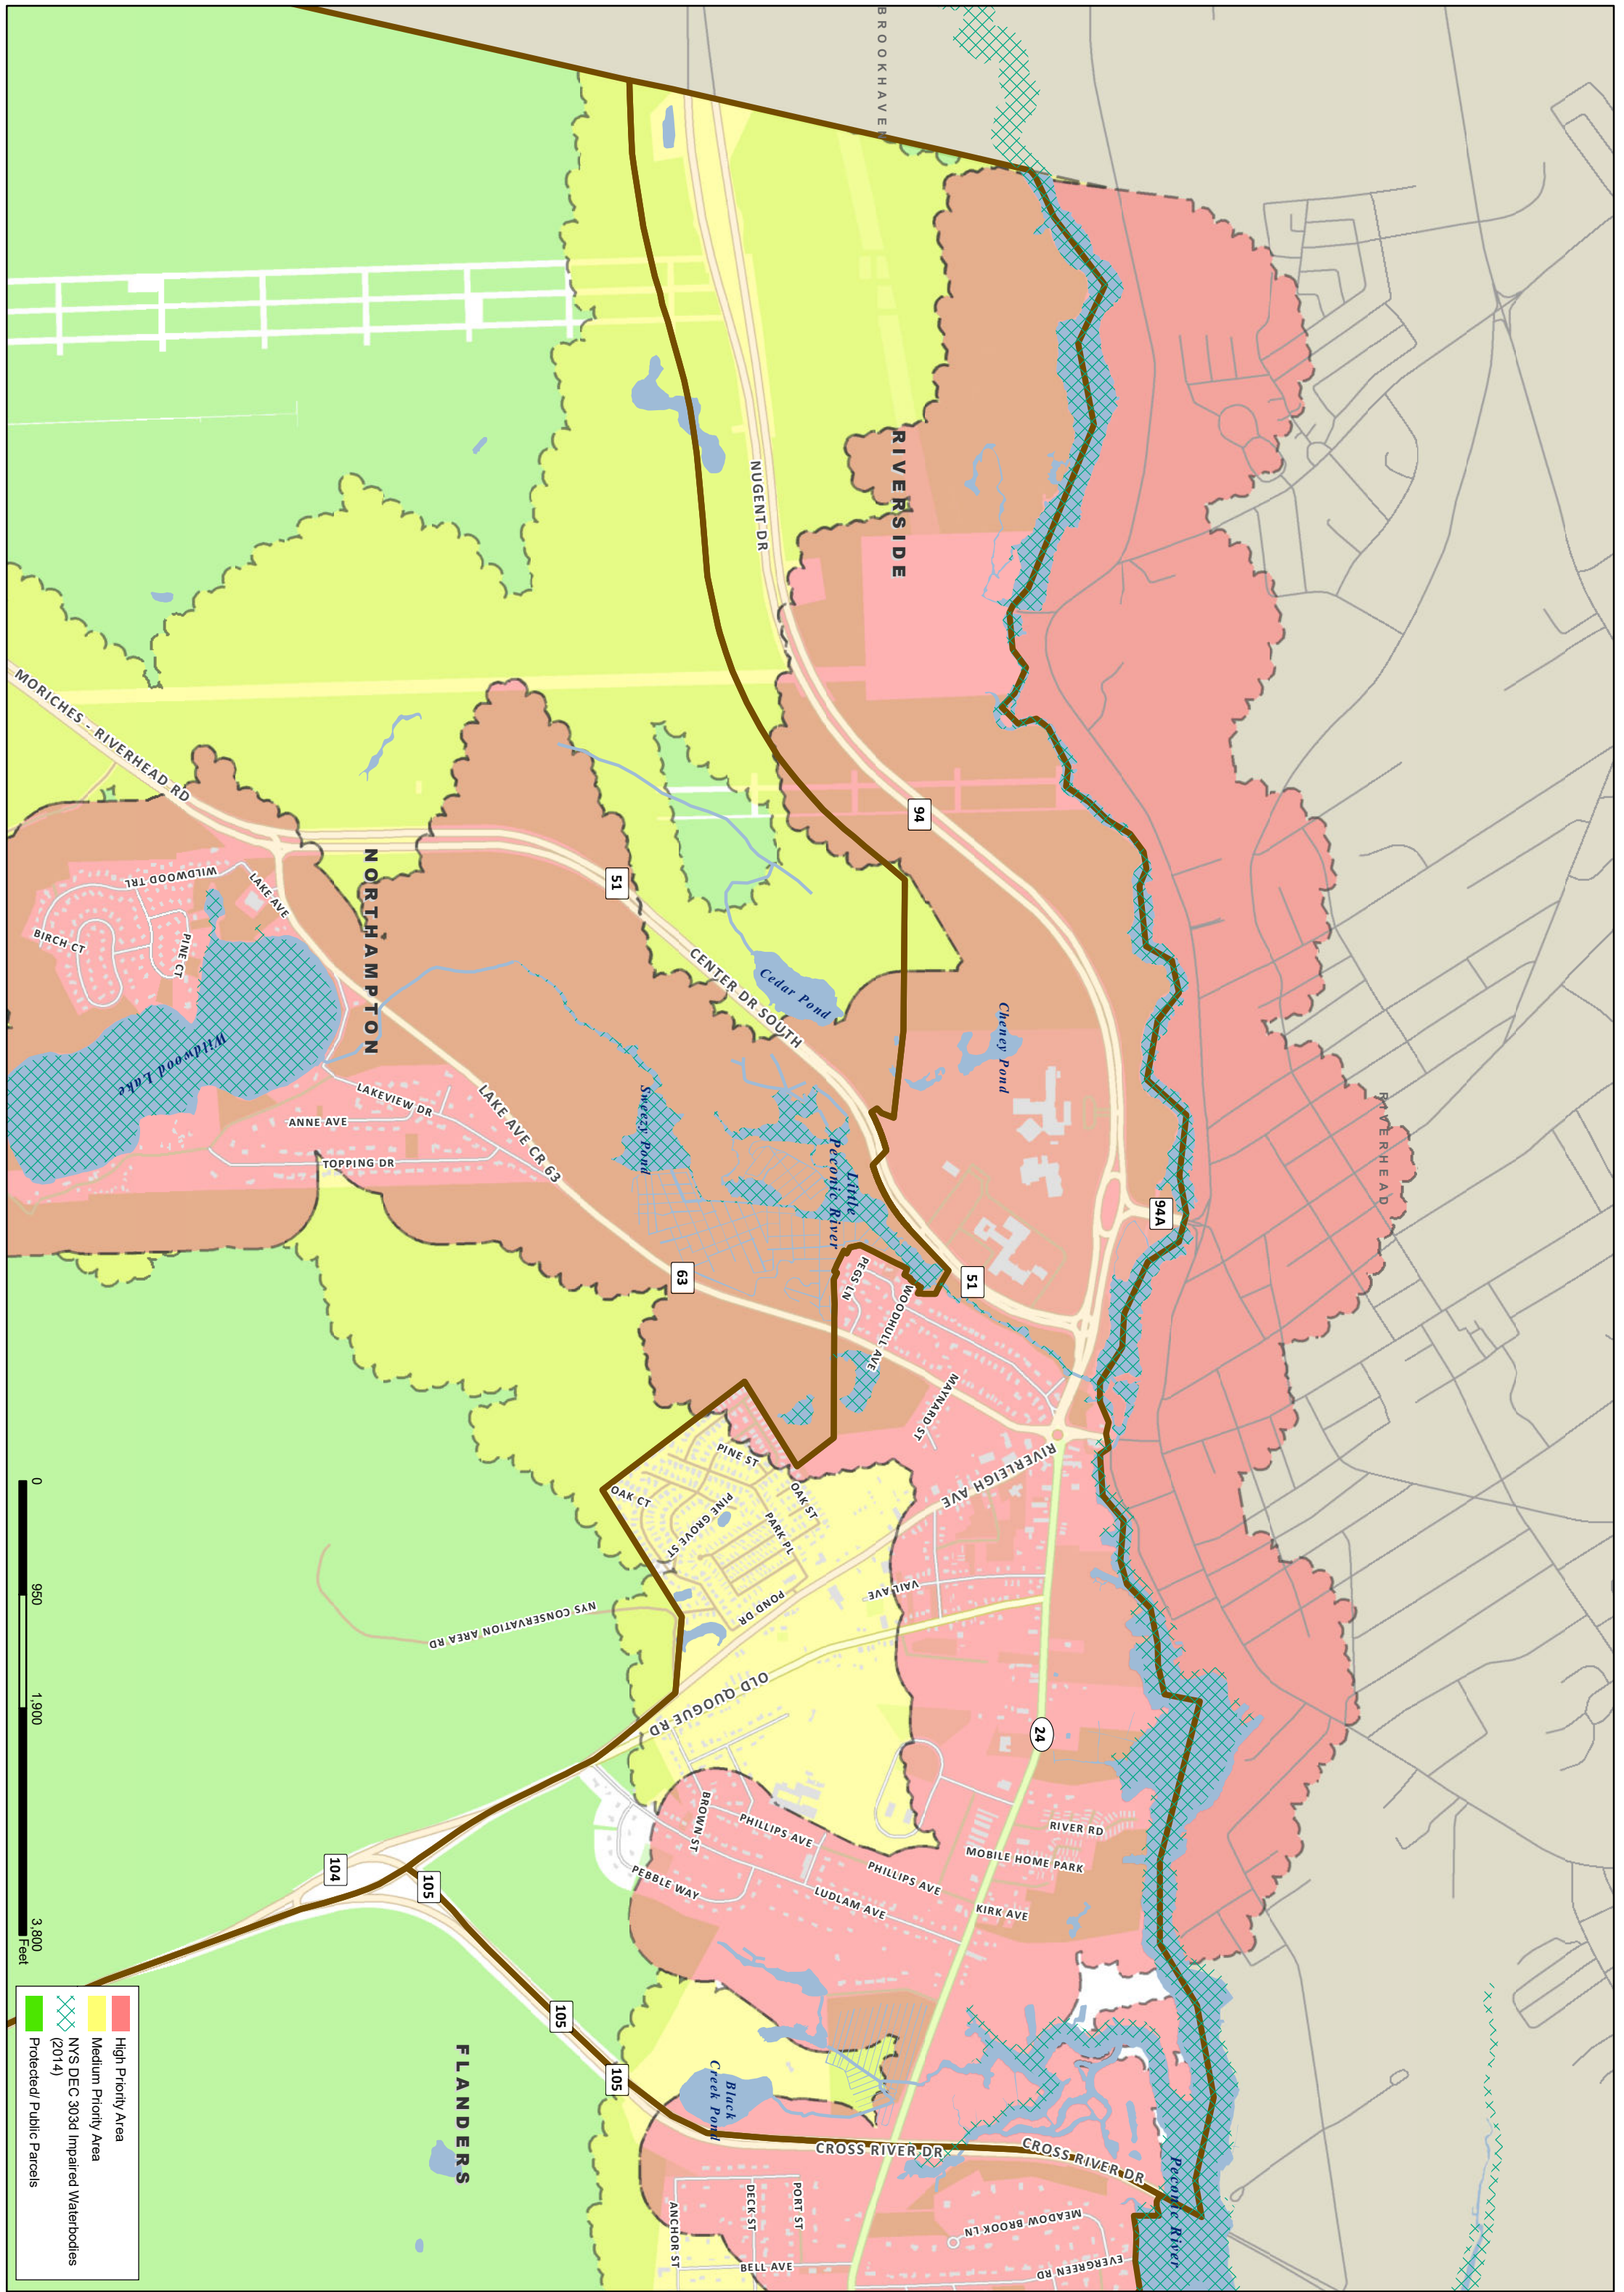

Town of Southampton CPF Water Quality Improvement Project Plan
RIVERSIDE