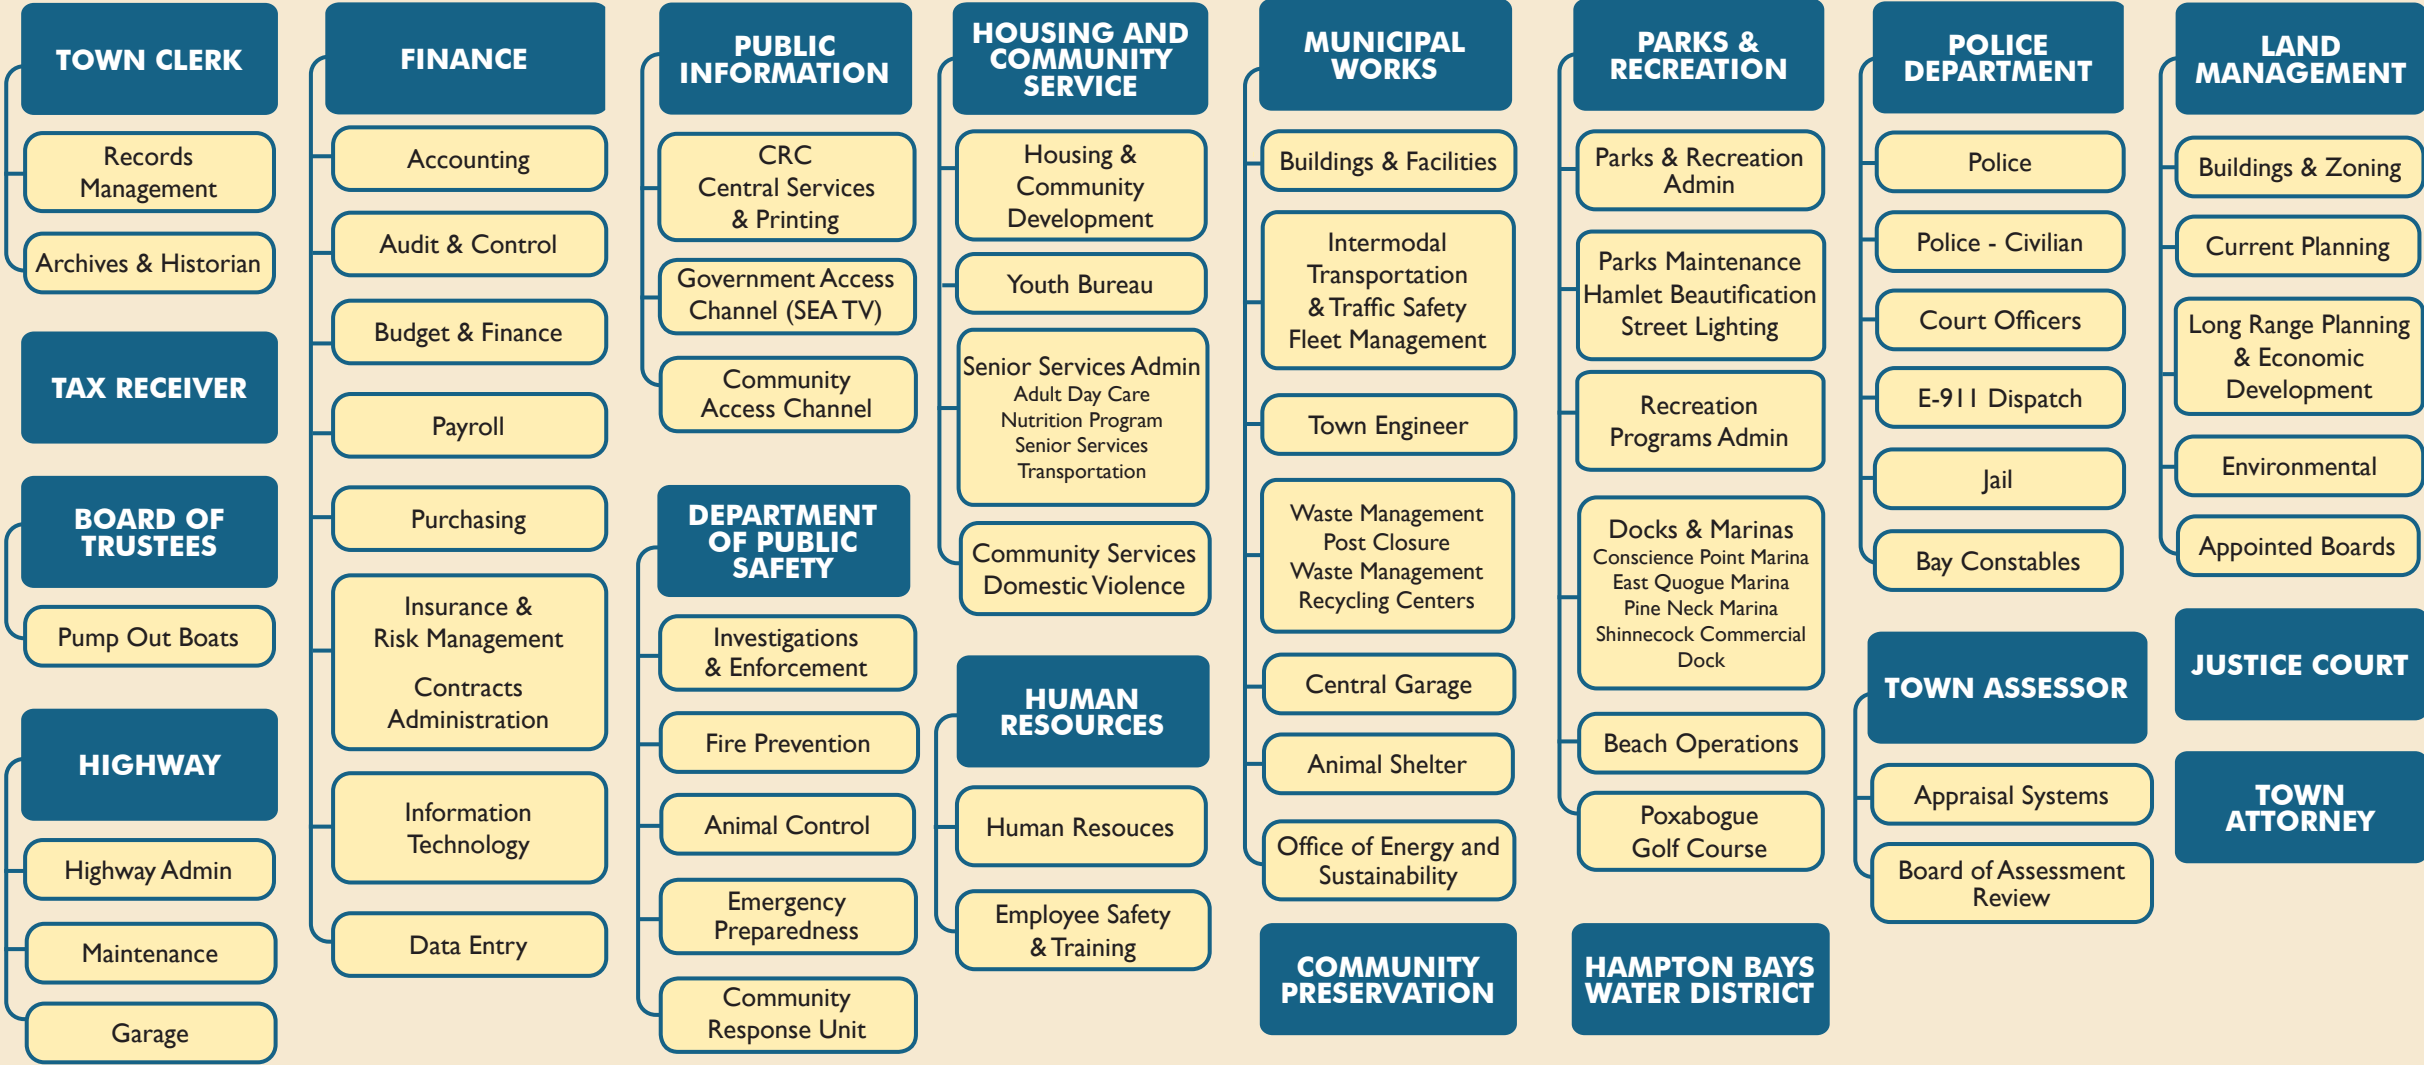

TOWN OF SOUTHAMPTON

2022 ORGANIZATIONAL CHART

SUPERVISOR

TOWN COUNCIL

TOWN OF SOUTHAMPTON