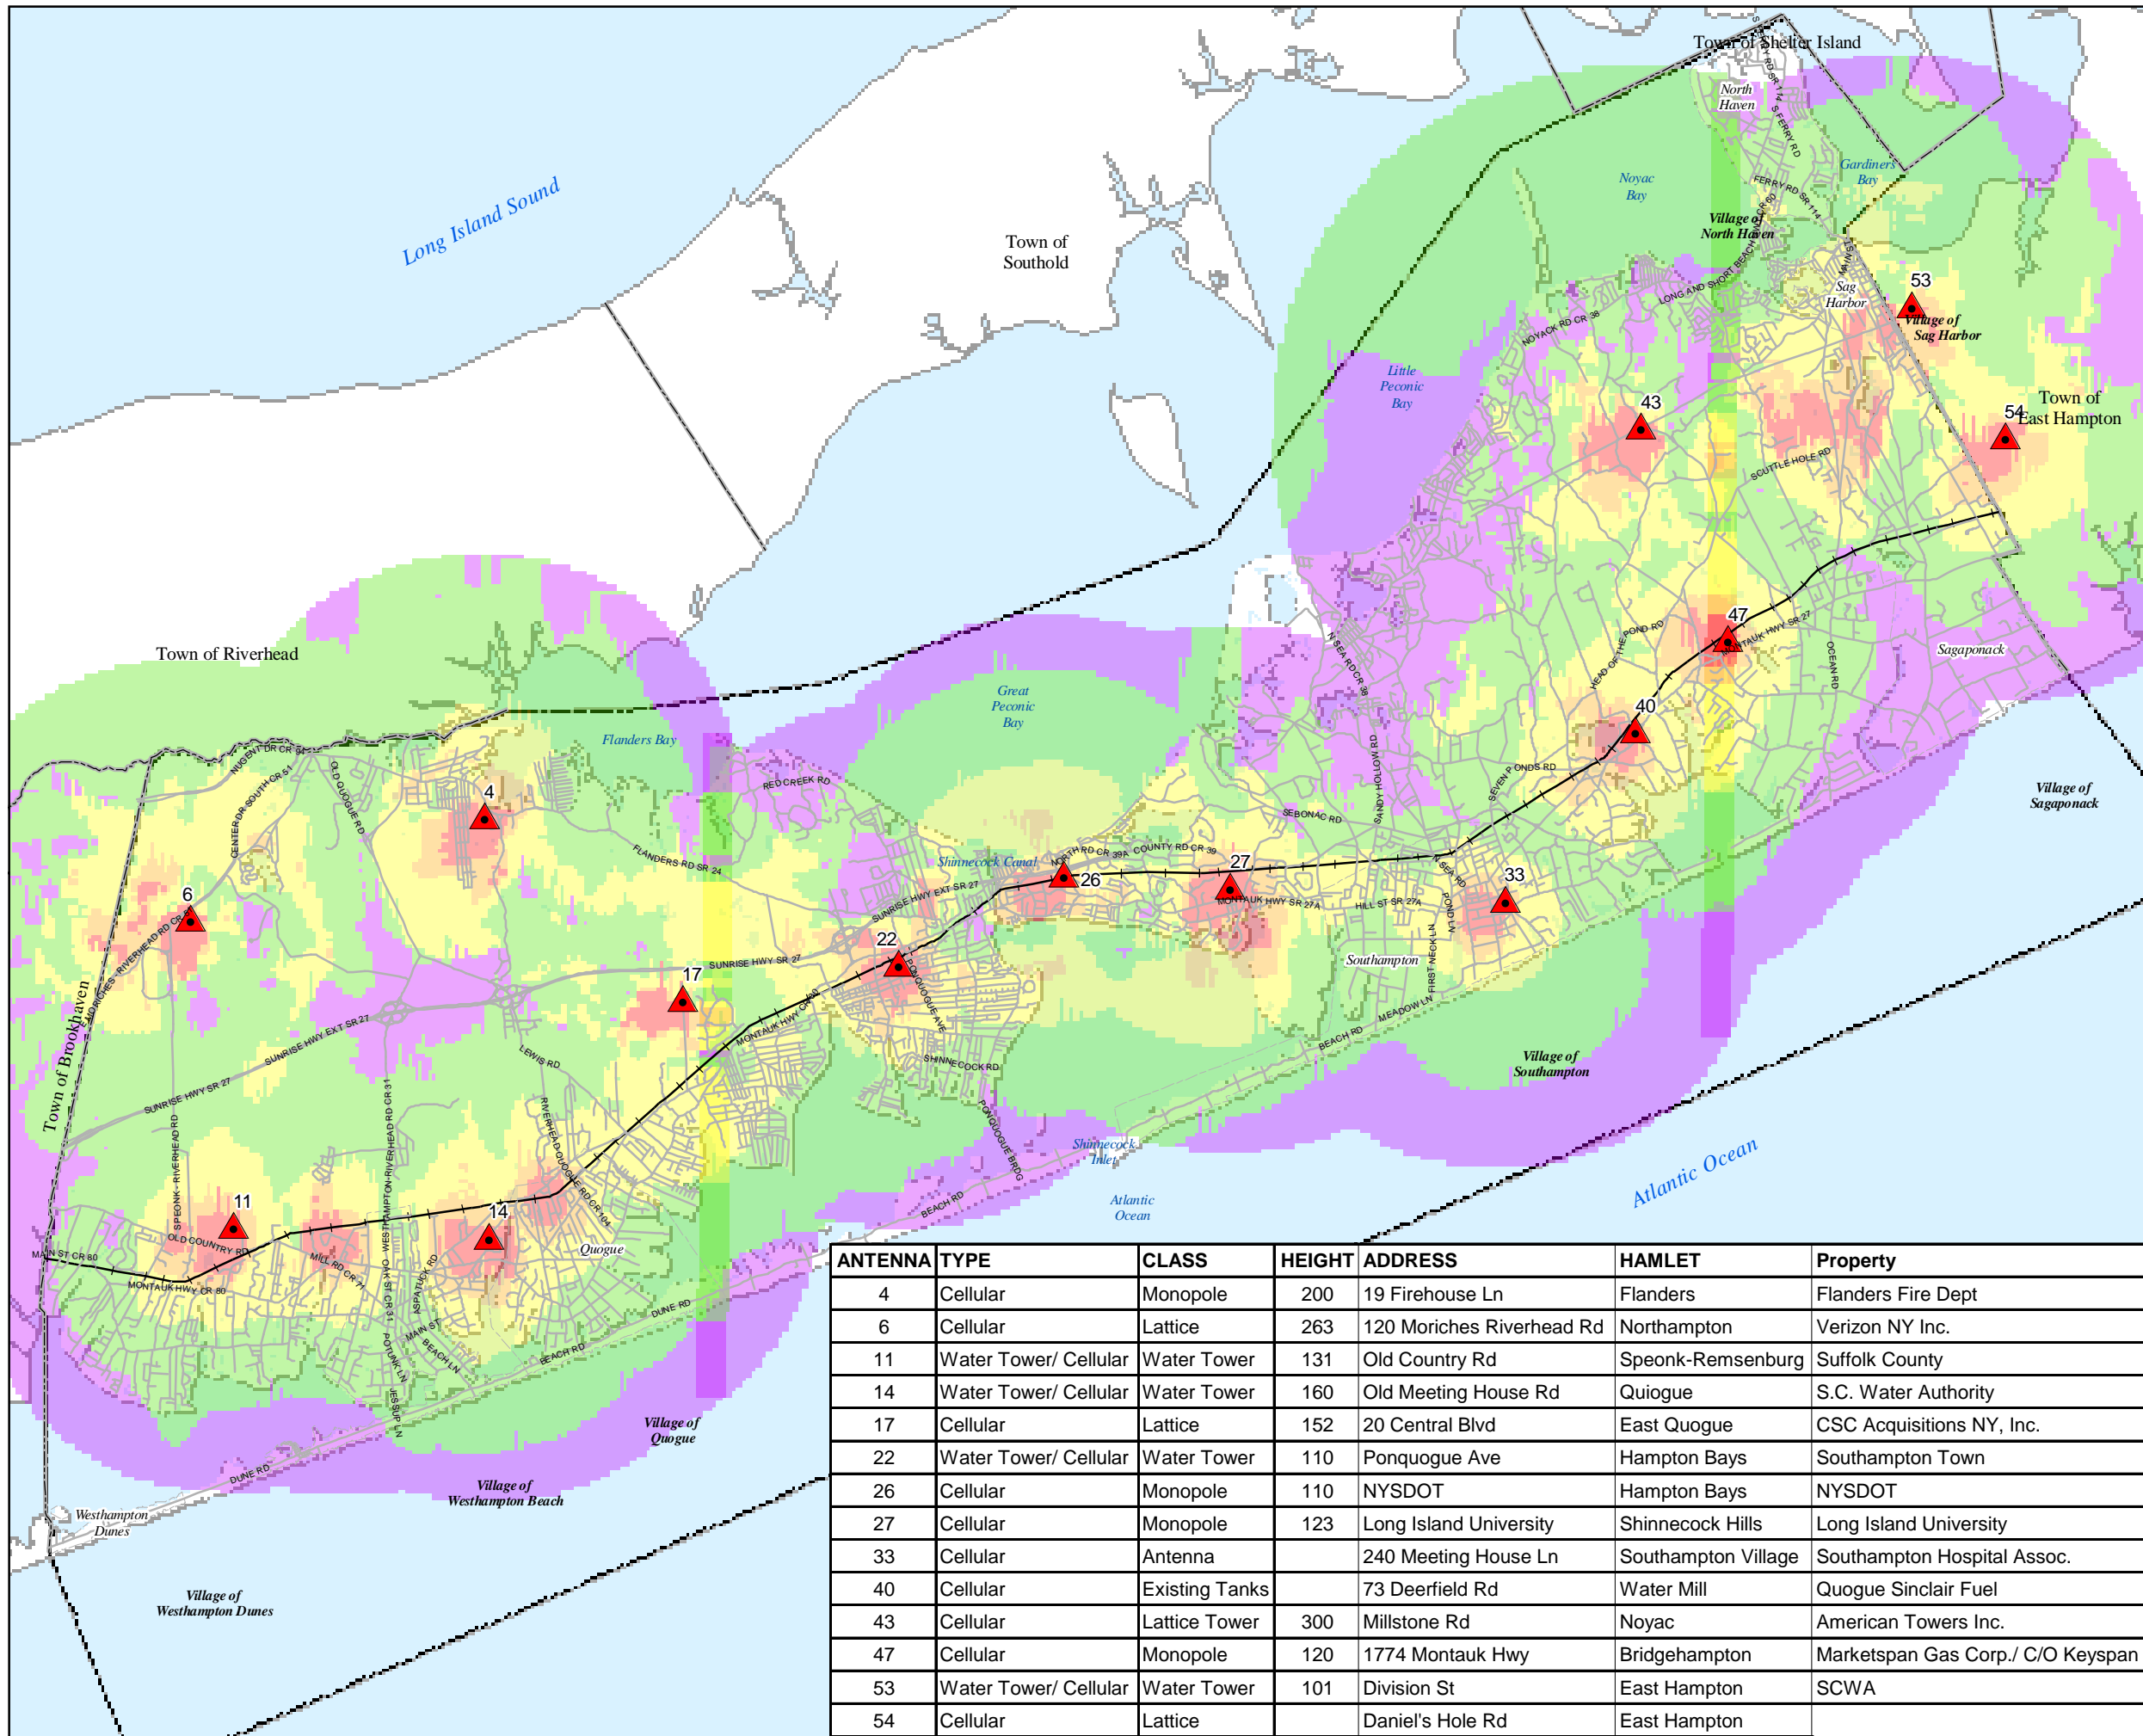

WIRELESS MASTER PLAN

Approximate Available
T-Mobile PCS Coverage

Prepared by:
Town of Southampton
Dept. of Geographic Information Systems
116 Hampton Rd
Southampton, NY 11968

1:130,000

0 2.5 5 Miles

- T-Mobile PCS Sites
- Good Urban In-Building Coverage (>-65 DBM)
- Fair Urban/ Good Suburban In-Bldg Coverage (-65.0 to -75.0 DBM)
- Good Hwy In-Vehicle, Fair to Spotty In Bldg Coverage (-75.0 to -85.0 DBM)
- Fair to Spotty Hwy In-Vehicle, Good Outdoor Coverage (-85.0 to -95.0 DBM)
- Fair Outdoor to No Coverage (<-95.0 DBM)

*** Based on data provided by COMP COMM**

MAP # 6

Suffolk County Real Property Tax Service
COPYRIGHT 2006, COUNTY OF SUFFOLK, N.Y.
Real Property Taxmap parcel line work used with permission of Suffolk County Real Property Tax Service Agency (R.P.T.S.A.)
This Cartographic rendering is a DRAFT MAP produced in cooperation with the Data sources listed in an effort to aid in the
correction of data and is not held out as being complete or accurate in any way.

- 1) The data displayed is an interagency or intra agency data produced for the purpose of identifying and correcting data.
- 2) It is not a final agency determination.
- 3) It is not a statistical or factual compilation of data.
- 4) In some cases correct data has been left out and questionable or inaccurate data has been exaggerated to help identify errors. In short this is a DRAFT MAP produced in cooperation with the Data sources listed in an effort to aid in the correction of data and is not held out as being complete or accurate in any way.